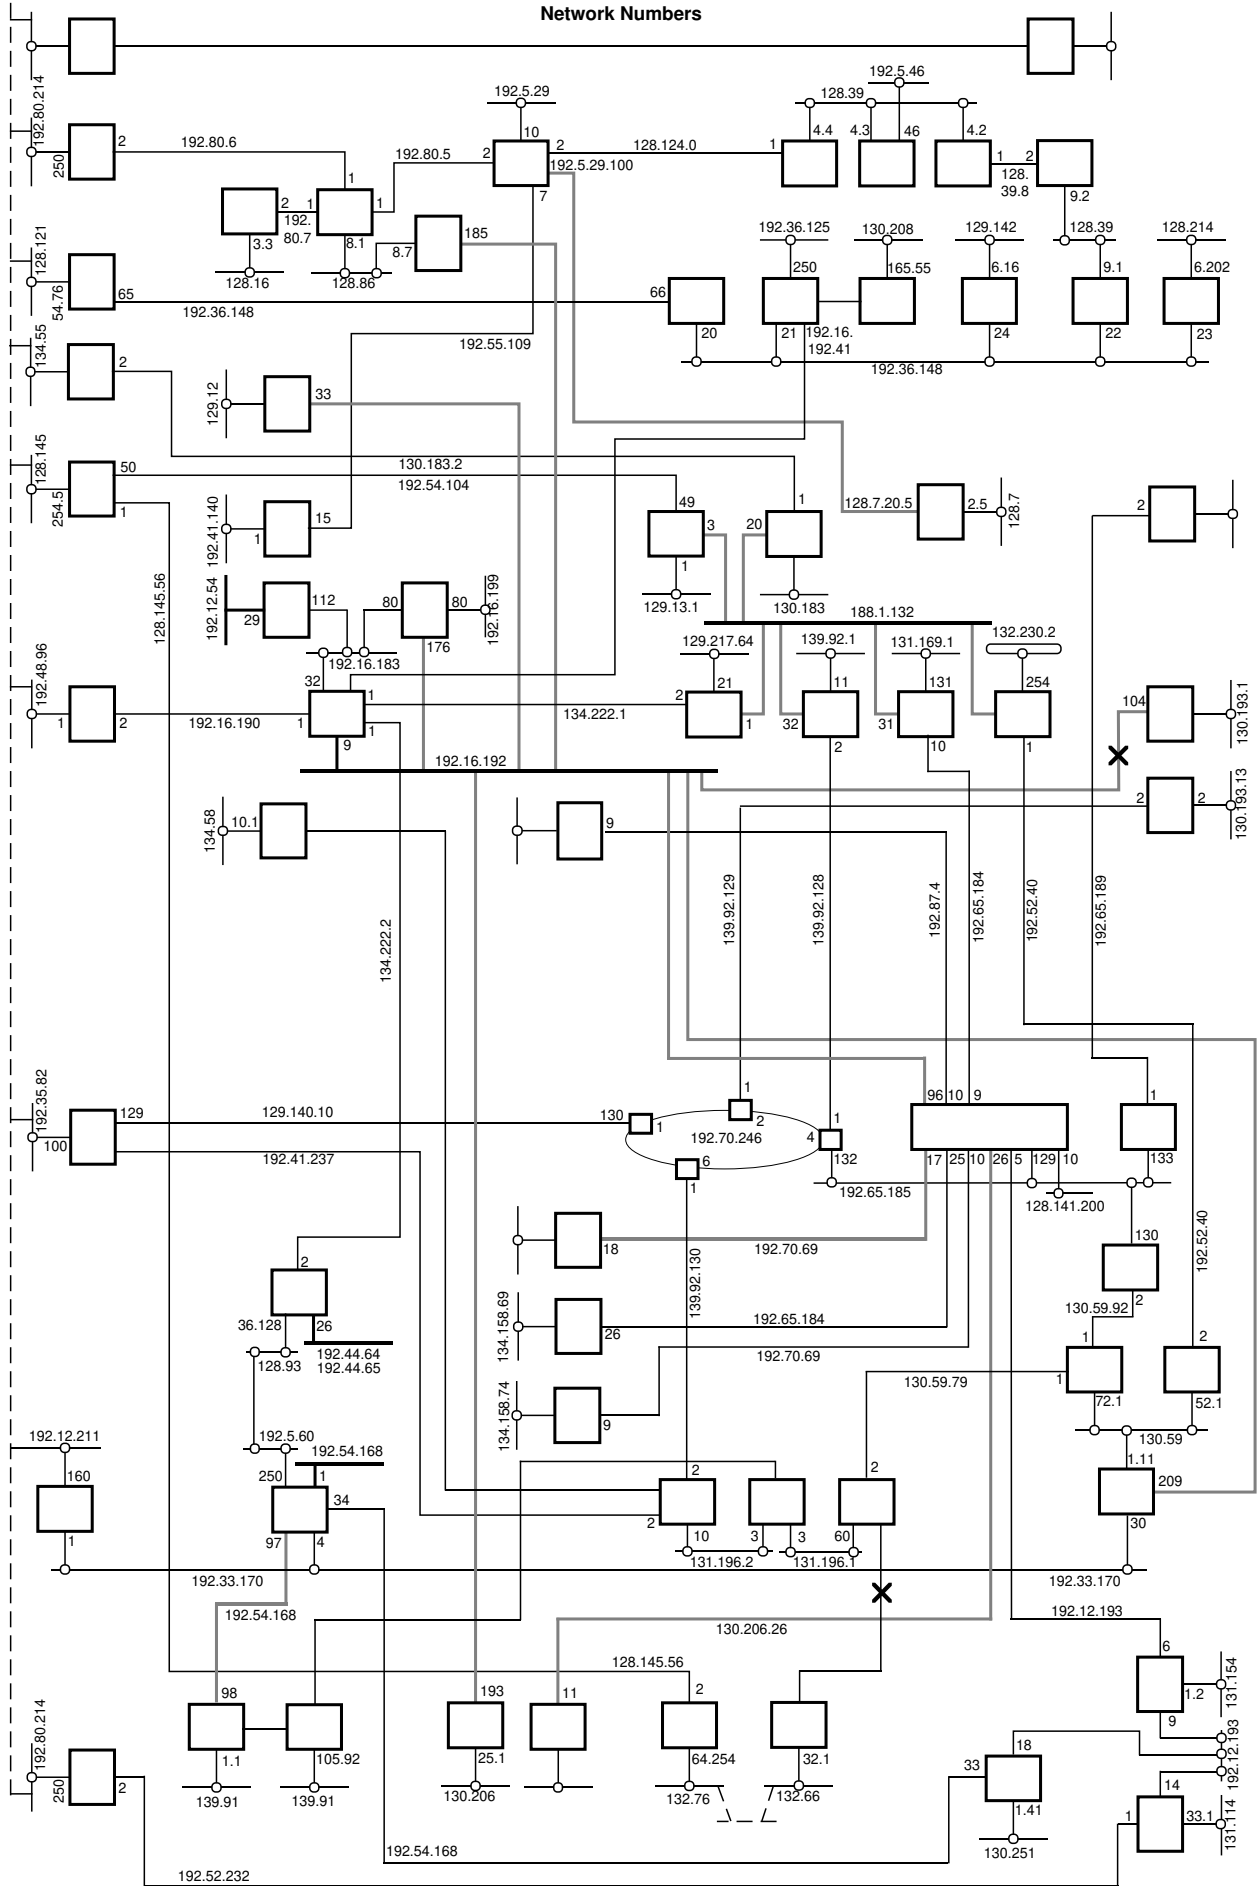

RIPE – European IP Inventory

Network Numbers

For sure you will find something we missed to include into this map.
Please send corrections and additions to the given address.

The PostScript™ version of this map can be fetched by anonymous ftp from
nic.eu.net [192.16.202.1] in the directory ~ftp/ripe/maps

February 27, 1991 © SWITCH/II
<lenggenhager@verw.switch.ch>